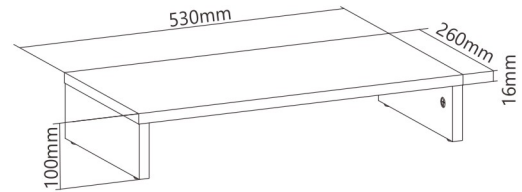

STB-112

- available for 2 monitors
- extra width allows for even more storage
- steel feet provide strong support