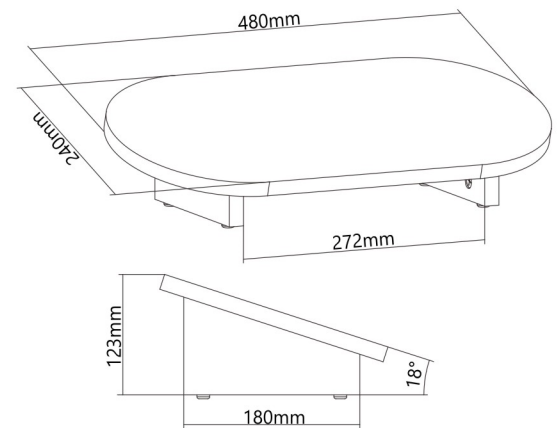

STB-113

- minimalist design and appearance fits any environment

STB-114

- 2-tier design for additional storage

STB-115

- height adjustable feet

STB-11 Series

Particle Board Monitor Risers

LUMI
ergo

STB-115W

- embedded Qi compatible wireless charging pad
- height adjustable feet

STB-116

- 2-tier design for additional storage
- contemporary rounded edges

STB-117

- 18° incline - perfect for laptop use
- contemporary rounded edges

STB-118

- built-in USB ports

Product Specifications

Product No.	Picture	Product Size	Materials	Max. Loading on Top	Suggested Screen Size	Tier(s)	
STB-112		1000x260x124mm (39.4"x10.2"x4.9")	Steel, Particle Board, EVA Pads	20kg/44lbs	13"-32" Monitor, Laptop	1	
STB-113		540x260x100mm (21.3"x10.2"x3.9")	Particle Board, Metal,Plastic	10kg/22lbs		1	
STB-114		540x260x140mm (21.3"x10.2"x5.5")		10kg/22lbs (5kg/11 lbs on middle)		2	
STB-115		600x280x(91 or 133)mm (23.6"x11"x(3.6" or 5.2"))		10kg/22lbs		1	
STB-115W		600x280x(91 or 133)mm (23.6"x11"x(3.6" or 5.2"))		10kg/22lbs		1	
STB-116		600x240x130mm (23.6"x9.4"x5.1")		10kg/22lbs		2	
STB-117		480x240x127mm (18.9"x9.4"x5")		10kg/22lbs		11"-17", Laptop	1
STB-118		600x210x97mm (23.6"x8.3"x3.8")		Steel,Particle Board		15kg/33lbs	17"-32" Monitor, Laptop