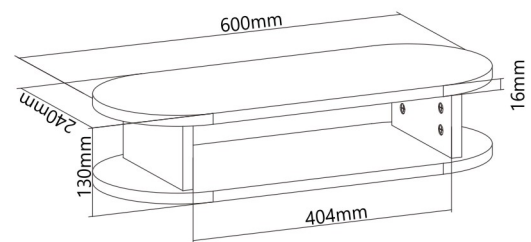

STB-115W

- embedded Qi compatible wireless charging pad
- height adjustable feet