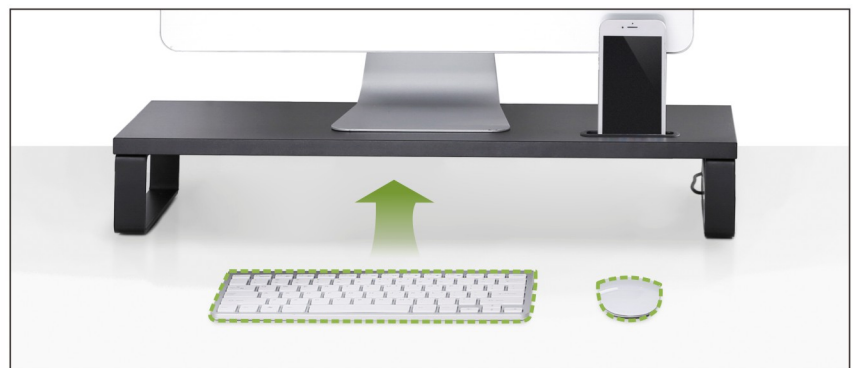

STB-11 Series

Particle Board Monitor Risers

LUMI
ergo

Rise and Shine!

It may feel comfortable, but sitting or slouching while working for long time really kills your health and productivity. The STB-11 Series of particle board monitor risers are designed to help you build healthier ergonomic work positions by raising your monitor or laptop to an optimal eye level.

Second Break

Focus on something

20

Feet Away

STB-11 Series

Particle Board Monitor Risers

LUMI ergo

Unique Wireless Charging Function for Qi compatible devices.

(wireless feature standard in **STB-115W**, customizable in other models)

2-Tier Design

Qi Wireless Charger Included

STB-11 Series

Particle Board Monitor Risers

LUMI
ergo

STB-112

- available for 2 monitors
- extra width allows for even more storage
- steel feet provide strong support