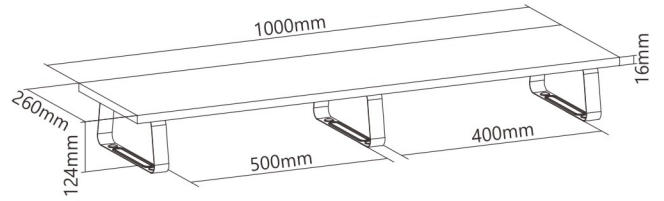

(wireless feature standard in **STB-115W**, customizable in other models)

2-Tier Design

Qi Wireless Charger Included

STB-11 Series

Particle Board Monitor Risers

LUMI
ergo

STB-112

- available for 2 monitors
- extra width allows for even more storage
- steel feet provide strong support

STB-118

- built-in USB ports

Product Specifications

Product No.	Picture	Product Size	Materials	Max. Loading on Top	Suggested Screen Size	Tier(s)	
STB-112		1000x260x124mm (39.4"x10.2"x4.9")	Steel, Particle Board, EVA Pads	20kg/44lbs	13"-32" Monitor, Laptop	1	
STB-113		540x260x100mm (21.3"x10.2"x3.9")	Particle Board, Metal,Plastic	10kg/22lbs		1	
STB-114		540x260x140mm (21.3"x10.2"x5.5")		10kg/22lbs (5kg/11 lbs on middle)		2	
STB-115		600x280x(91 or 133)mm (23.6"x11"x(3.6" or 5.2"))		10kg/22lbs		1	
STB-115W		600x280x(91 or 133)mm (23.6"x11"x(3.6" or 5.2"))		10kg/22lbs		1	
STB-116		600x240x130mm (23.6"x9.4"x5.1")		10kg/22lbs		2	
STB-117		480x240x127mm (18.9"x9.4"x5")		10kg/22lbs		11"-17", Laptop	1
STB-118		600x210x97mm (23.6"x8.3"x3.8")		Steel,Particle Board		15kg/33lbs	17"-32" Monitor, Laptop