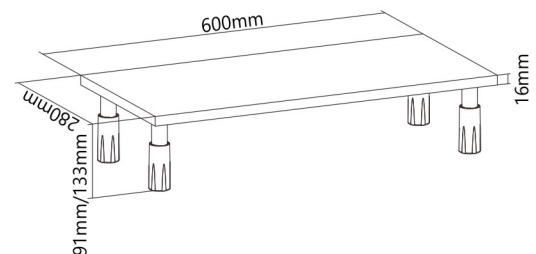

STB-114

- 2-tier design for additional storage