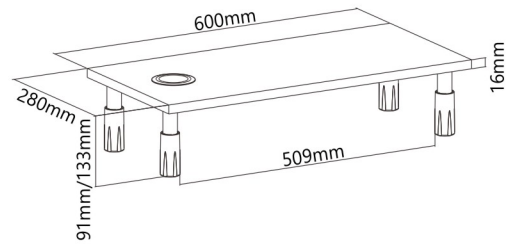

STB-11 Series

Particle Board Monitor Risers

LUMI
ergo