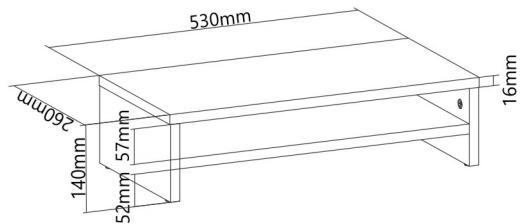

STB-113

- minimalist design and appearance fits any environment