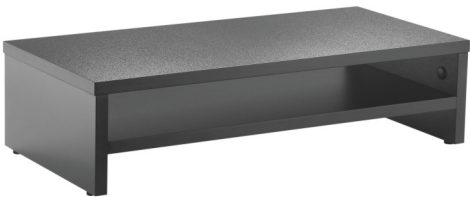

STB-11 Series

Particle Board Monitor Risers

LUMI
ergo

Rise and Shine!

It may feel comfortable, but sitting or slouching while working for long time really kills your health and productivity. The STB-11 Series of particle board monitor risers are designed to help you build healthier ergonomic work positions by raising your monitor or laptop to an optimal eye level.

(wireless feature standard in **STB-115W**, customizable in other models)

2-Tier Design

Qi Wireless Charger Included

STB-11 Series

Particle Board Monitor Risers

LUMI
ergo

STB-112

- available for 2 monitors
- extra width allows for even more storage
- steel feet provide strong support

STB-113

- minimalist design and appearance fits any environment

STB-114

- 2-tier design for additional storage

STB-115

- height adjustable feet

STB-11 Series

Particle Board Monitor Risers