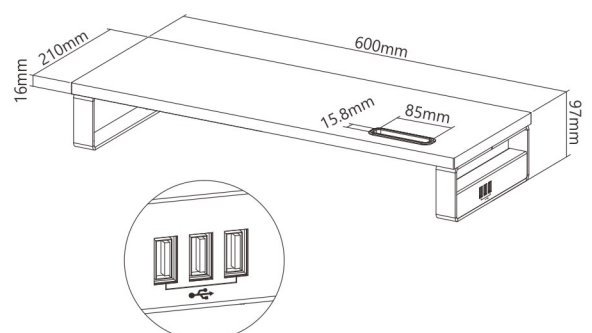

LUMI
ergo

STB-115W

- embedded Qi compatible wireless charging pad
- height adjustable feet

STB-116

- 2-tier design for additional storage
- contemporary rounded edges

STB-117

- 18° incline - perfect for laptop use
- contemporary rounded edges

STB-118

- built-in USB ports

Product Specifications

Product No.	Picture	Product Size	Materials	Max. Loading on Top	Suggested Screen Size	Tier(s)	
STB-112		1000x260x124mm (39.4"x10.2"x4.9")	Steel, Particle Board, EVA Pads	20kg/44lbs	13"-32" Monitor, Laptop	1	
STB-113		540x260x100mm (21.3"x10.2"x3.9")	Particle Board, Metal,Plastic	10kg/22lbs		1	
STB-114		540x260x140mm (21.3"x10.2"x5.5")		10kg/22lbs (5kg/11 lbs on middle)		2	
STB-115		600x280x(91 or 133)mm (23.6"x11"x(3.6" or 5.2"))		10kg/22lbs		1	
STB-115W		600x280x(91 or 133)mm (23.6"x11"x(3.6" or 5.2"))		10kg/22lbs		1	
STB-116		600x240x130mm (23.6"x9.4"x5.1")		10kg/22lbs		2	
STB-117		480x240x127mm (18.9"x9.4"x5")		10kg/22lbs		11"-17", Laptop	1
STB-118		600x210x97mm (23.6"x8.3"x3.8")		Steel,Particle Board		15kg/33lbs	17"-32" Monitor, Laptop